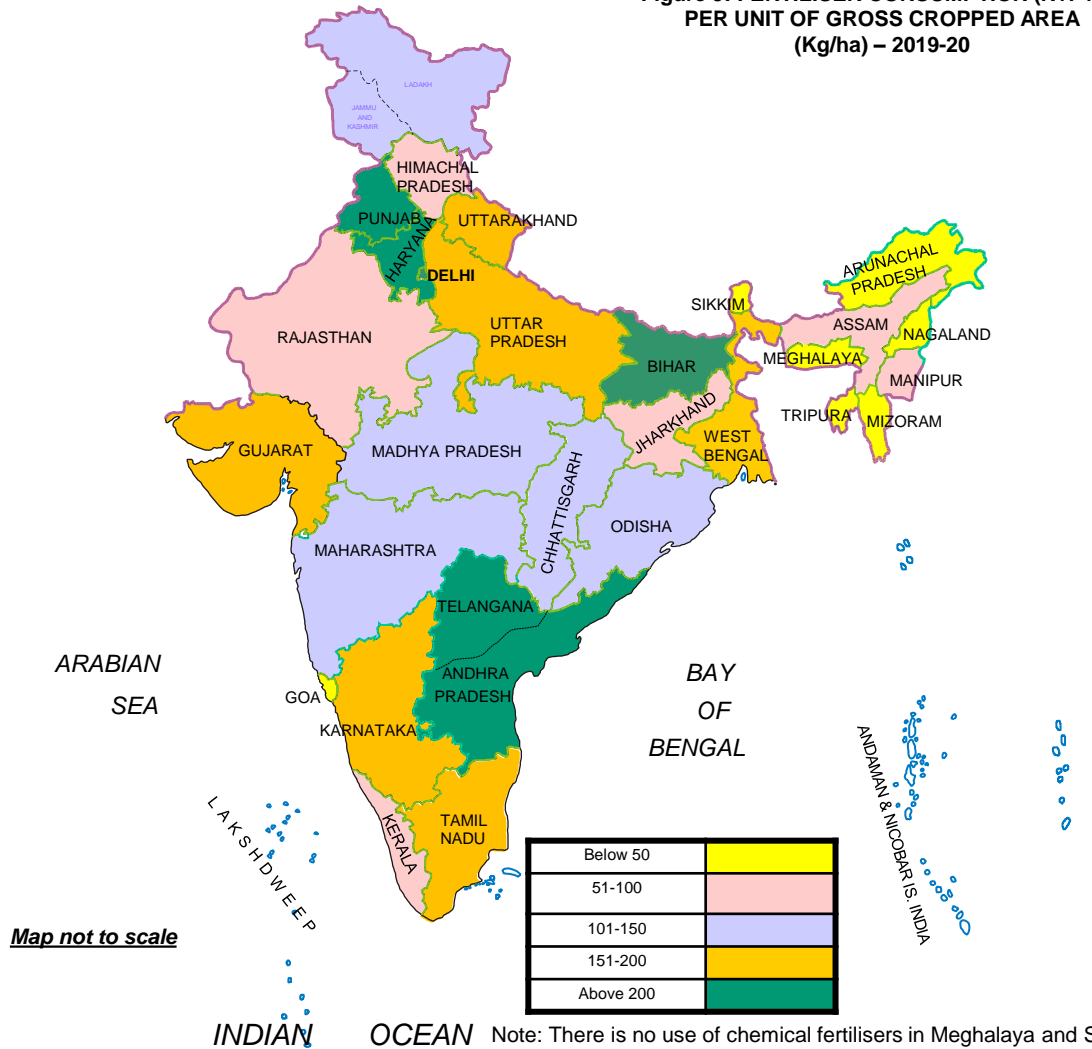

**Figure 9: FERTILISER CONSUMPTION (N+P+K) PER UNIT OF GROSS CROPPED AREA (Kg/ha) – 2019-20**

**Map not to scale**

Note: There is no use of chemical fertilisers in Meghalaya and Sikkim.